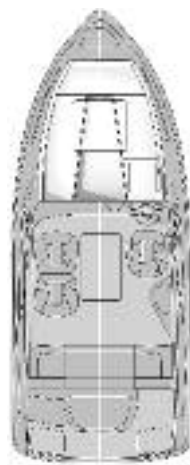

CABIN LAYOUT

KEY FEATURES

- Aluminum Dash Panels
- CDS (Cockpit Drainage System)
- Double Wide Cabin Door Entry
- Duralife-Max Surface Protected Premium Expanded Vinyl
- Extended Swim Platform with Diamond Non-skid
- Extended V-Plane Hull
- Kevlar® Reinforced Hull
- Starlite Seat Bases with Angled Aluminum Reinforcements
- Stand-Up Bimini Top with Windscreen and Boot
- Transom Storage Trunk
- Water Resistant Circuit Breakers

SPECIFICATIONS

	US	METRIC
LOA with Swim Platform	22' 0"	6.71 m
Beam	8' 3"	2.51 m
Approximate Dry Weight	3,500 lbs	1,588 kg
Deadrise	21	Degrees
Fuel Capacity	56 Gallons	212 L
Water Capacity	3 Gallons	11 L
Holding Tank Capacity	3.8 Gallons	14 L
Maximum HP	270 HP	201 kW
Bridge Clearance	5' 8"	1.73 m
Draft - Down	34"	86 cm
Draft - Up	23"	58 cm
Cabin Headroom	4' 4"	1.32 m
Sleeping Capacity	2	
Passenger Capacity.....	10 Persons / 1,430 lbs	

ENGINE SELECTION: UNITED STATES

ENGINE	LITRE	MODEL	TYPE	HP	KW	PROP
MERCURY	4.3	MPI	ALPHA	220	164	18p
MERCURY	5.0	MPI (C)	ALPHA	260	194	18p

ENGINE	LITRE	MODEL	TYPE	HP	KW	PROP
VOLVO	4.3	GXi MPI	SX	225	168	21p
VOLVO	5.0	GXi C (C)	SX	270	201	19p
VOLVO DIESEL	2.4	D3	DP	220	164	F6

(C) = Catalyst

ENGINE SELECTION: CANADA & INTERNATIONAL

ENGINE	LITRE	MODEL	TYPE	HP	KW	PROP
MERCURY	4.3	MPI	ALPHA	220	164	18p
MERCURY	5.0	MPI	ALPHA	260	194	18p

ENGINE	LITRE	MODEL	TYPE	HP	KW	PROP
VOLVO	4.3	GXi MPI	SX	225	168	21p
VOLVO	5.0	GXi MPI	SX	270	201	19p
VOLVO DIESEL	2.4	D3	DP	220	164	F6

PERFORMANCE

ENGINE TYPE	HP	PROP PITCH	PLANE TIME (SEC)	3500 RPM (MPH)	FUEL BURN @ 3500 RPM (APPRX. GPH)	SPEED @ WOT (MPH)
MERC / 5.0 MPI ALPHA	260	18/A	4.2	32.9	8.8	45.7